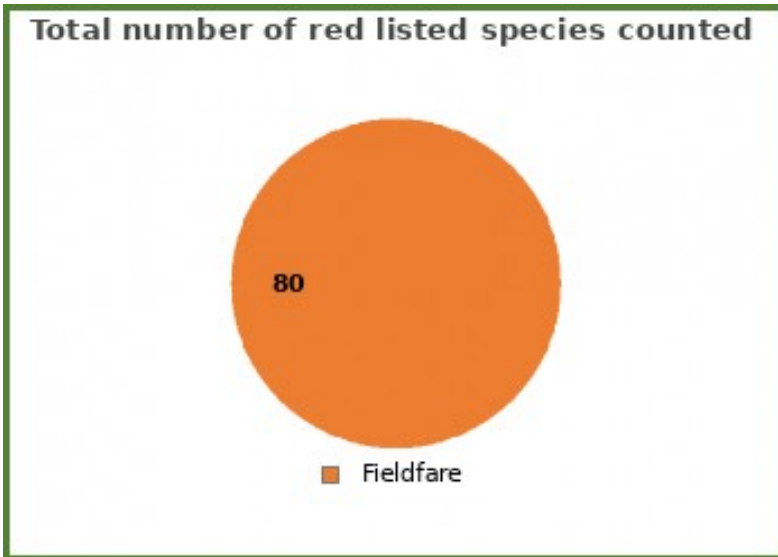

Farm name:	Horsell's Farm Enterprises	Key count site habitats:	Hedgerows, Ponds, Ditch (wet or dry), Trees Hedgerow/Field,
Count site name:			

Species	Red listed species as a % of total number of species seen
Fieldfare	69.57%

2021 Total Count 183	
Fieldfare	80
Woodpigeon	37
Carrion crow	17
House sparrow	14
Redpoll	13
Blackbird	4
Wren	4
Robin	3
Blue tit	2
Mallard	2
Moorhen	2
Buzzard	1
Pheasant	1
Barn owl	1
Chaffinch	1
Magpie	1