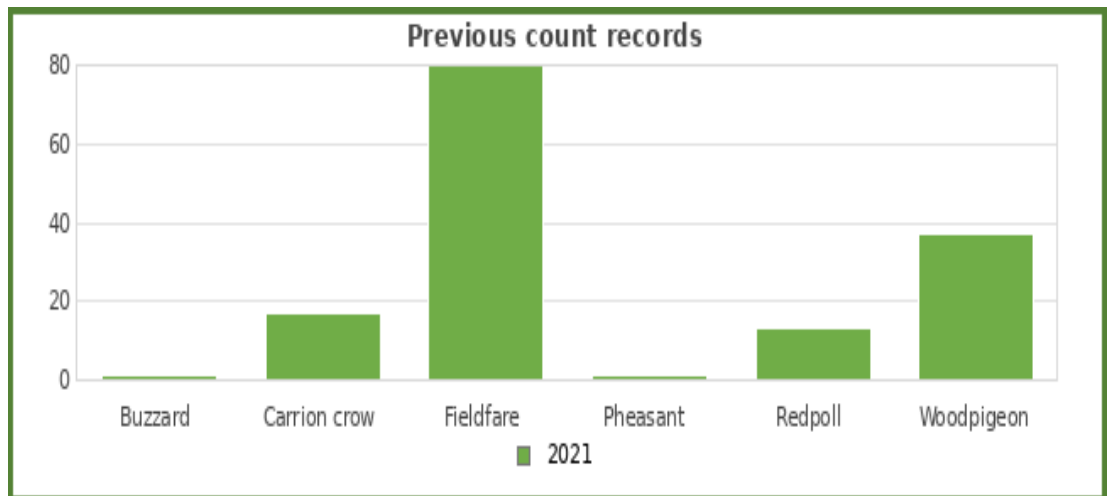

Farm name:	Horsell's Farm Enterprises	Key count site habitats:	Hedgerows, Ponds, Ditch (wet or dry), Trees Hedgerow/Field,
Count site name:			

Species	Red listed species as a % of total number of species seen
Fieldfare	69.57%

2021 Total Count 183	
Fieldfare	80
Woodpigeon	37
Carrion crow	17
House sparrow	14
Redpoll	13
Blackbird	4
Wren	4
Robin	3
Blue tit	2
Mallard	2
Moorhen	2
Buzzard	1
Pheasant	1
Barn owl	1
Chaffinch	1
Magpie	1