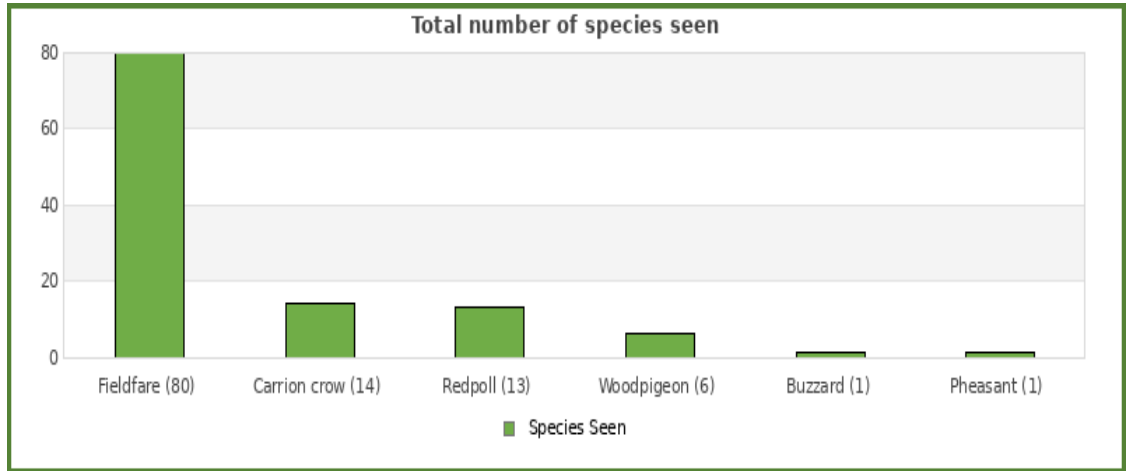

Farm name:	Horsell's Farm Enterprises	Key count site habitats:	Hedgerows, Ponds, Ditch (wet or dry), Trees Hedgerow/Field,
Count site name:			

Species	Red listed species as a % of total number of species seen
Fieldfare	69.57%

2021 Total Count 183	
Fieldfare	80
Woodpigeon	37
Carrion crow	17
House sparrow	14
Redpoll	13
Blackbird	4
Wren	4
Robin	3
Blue tit	2
Mallard	2
Moorhen	2
Buzzard	1
Pheasant	1
Barn owl	1
Chaffinch	1
Magpie	1